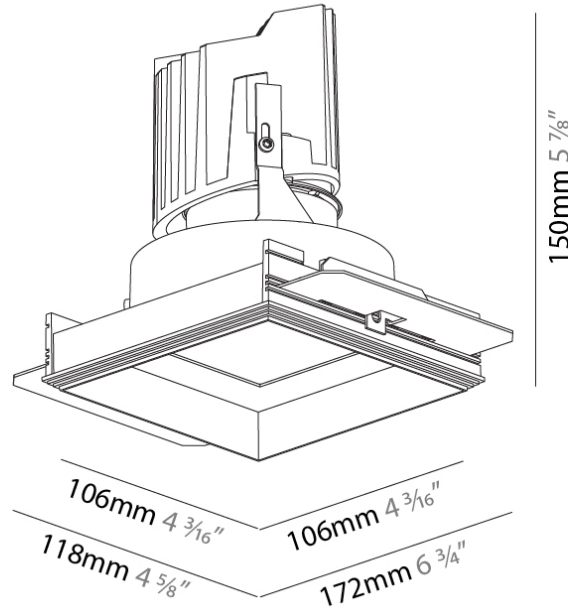

ELECTRICAL

Lamp Type: LED (Zhaga Standard)
Input Wattage (W): 15.5
Total Output Wattage (W): 14.5
Dimming: Tri-Mode (Non-Dimming and Phase Dimming (120Vac only) and 0-10V Dimming)
Driver Included: No
Driver Location: Recessed Housing
Driver Type: Constant Current - Universal
Driver Class: Class 2
Housing: See components
Input Voltage (V): 120 - 277
Constant Current (MA): 500

LED

Number of LEDs: 1
Color Temperature (°K): 2700 / 3000 / 3500 / 4000
Max. Delivered Lumen (lm): 940 / 980 / 1029 / 1050
Nominal Lumen (lm): 1386 / 1438 / 1511 / 1542
CRI: >90 CRI
Efficiency (%): 87.9 / 88.4 / 87.9
Lamp Life (hrs): 50000
Upon Request: RGB-W Tunable White Special Color Temperature Special LED

OPTICAL

Reflector: 20 / 40 / 60
Upon Request: Special Beam Angles

RATINGS AND CERTIFICATIONS

382, F 416-247-9319, www.zaneen.com

© 2024 Zaneen Lighting. All rights reserved. This document is a continuation of the previous model's data sheet. For assistance on 'custom' specifications, contact zteam@zaneen.com. In a constant effort to supply the best product, we reserve the right to change specifications or materials without notice. The most recent specification sheets are found at zaneen.com

IP rating: IP20