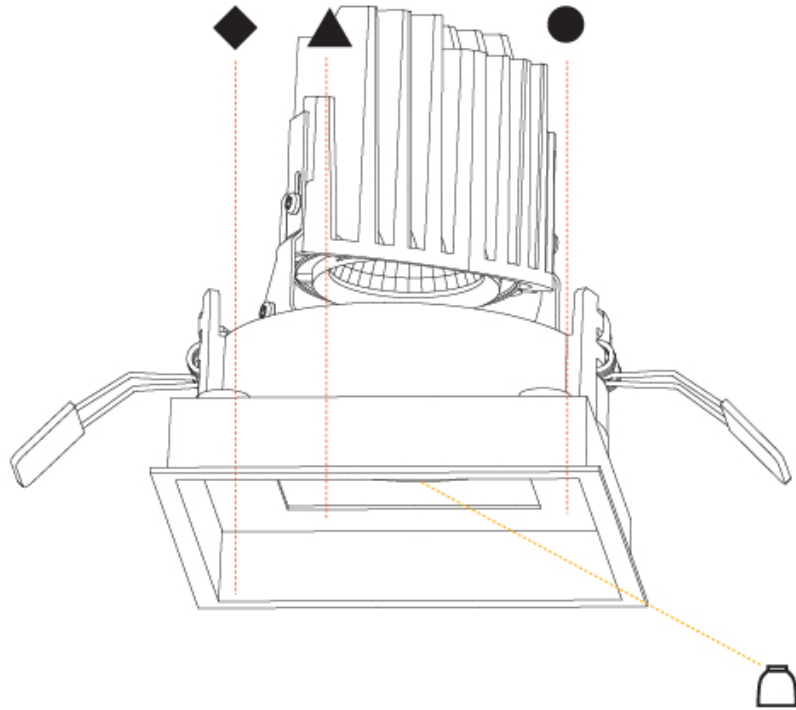

BIONIQ SQUARE DEEP COMFORT RECESSED

A35371-

For Color / Finish Chart & Symbology see Appendix or product page downloadable area.

	27K	35K	30K	40K	°K
Color Temperature	2700K	3500K	3000K	4000K	
Reflector	20	40	60		
	20°	40°	60°		

ORDER-EXAMPLE: °K
L3XXXX- 02 02 02 30K 20
Black Black Black 3000K 20°